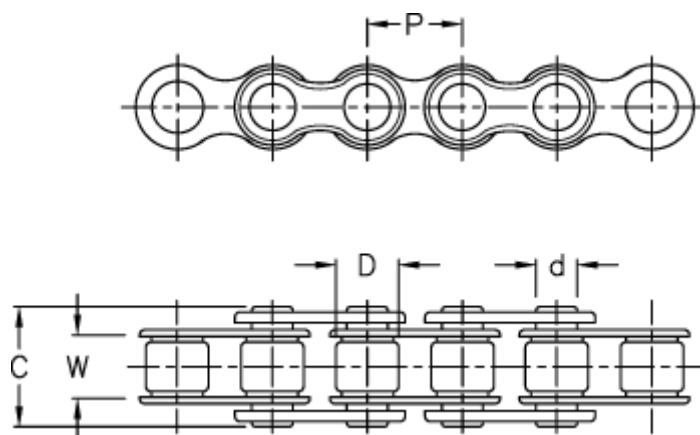

Data Sheet

Article number: 61001120080

Description: KLEEchain 1 simplex 16 B-1 Stainless steel
5 meter in box (without connecting links)

Measures

Breaking power = 40000N

C = 36.1

Chain size = 1"

d = 8.28

D = 15.88

Description = 16 B-1

P = 25.4

W = 17.02